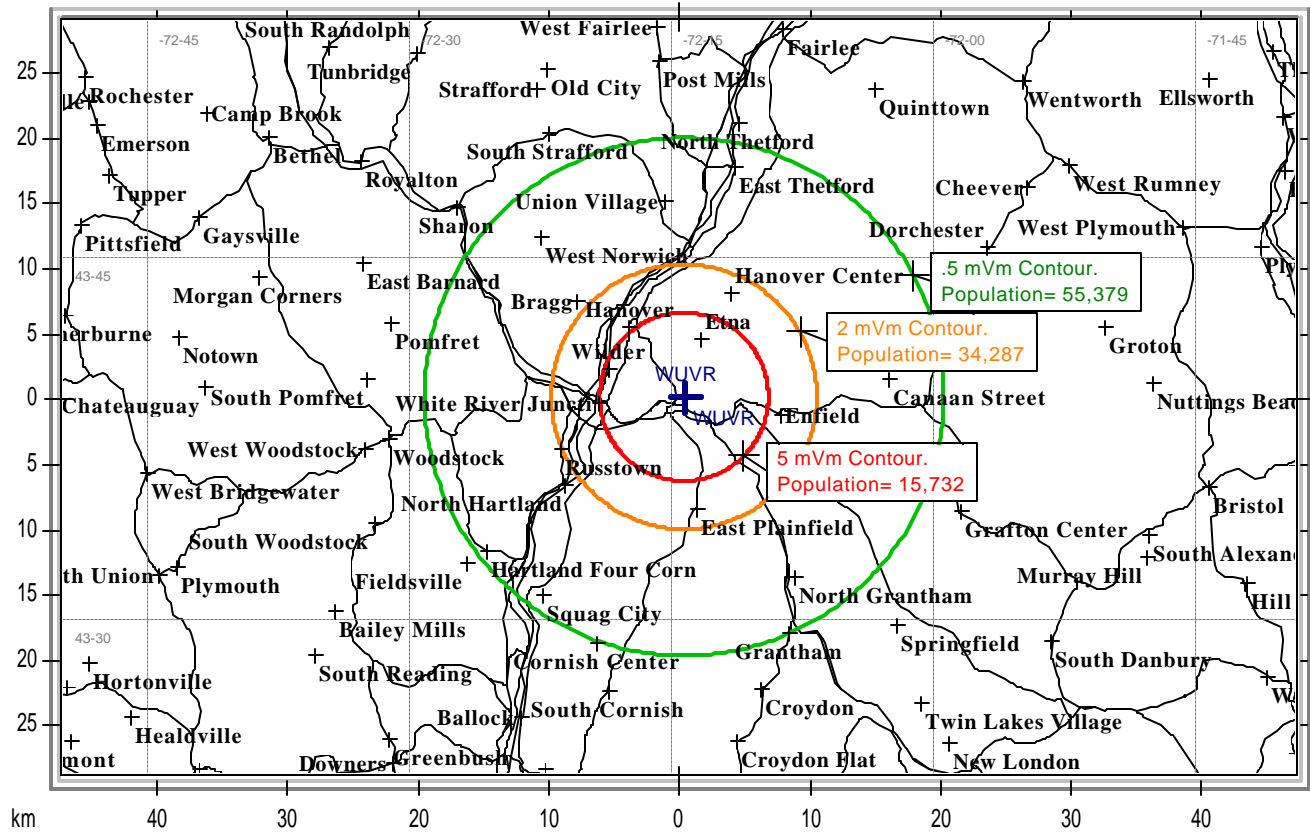

WUVR-AM 1490 Operates with 640 Watts of Power.

WUVR-AM 1490 Transmitter Site is Central to Lebanon, Hanover/White River Jct.

State Borders
 Highways
 Lat/Lon Grid