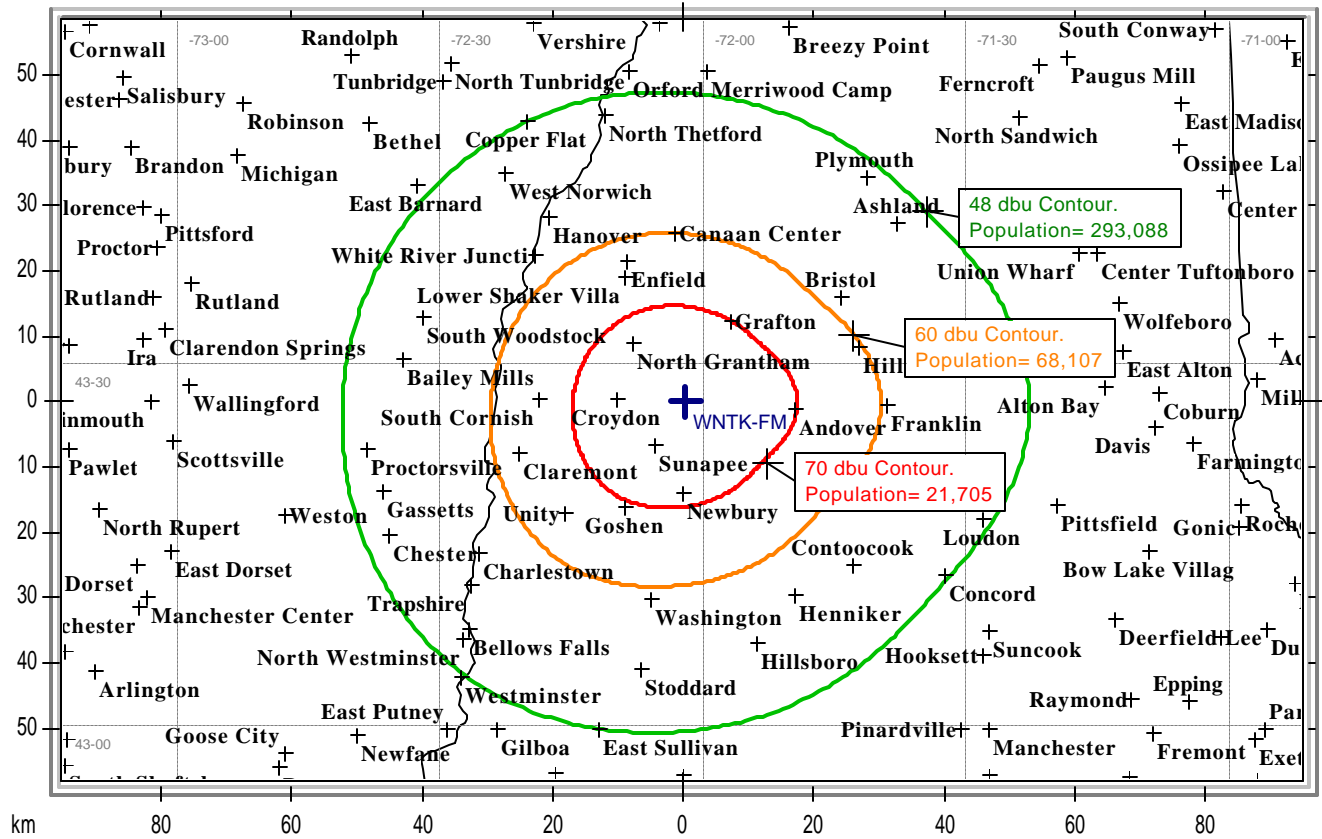

WNTK-FM Operates with 1450 watts Directional (6kw equivalent)

WNTK-FM Covers a vast area including Interstate 89, 91, & parts of I-93.

State Borders      Lat/Lon Grid

WNTK-FM Covers a total Population of 293,088 (48 dbu)