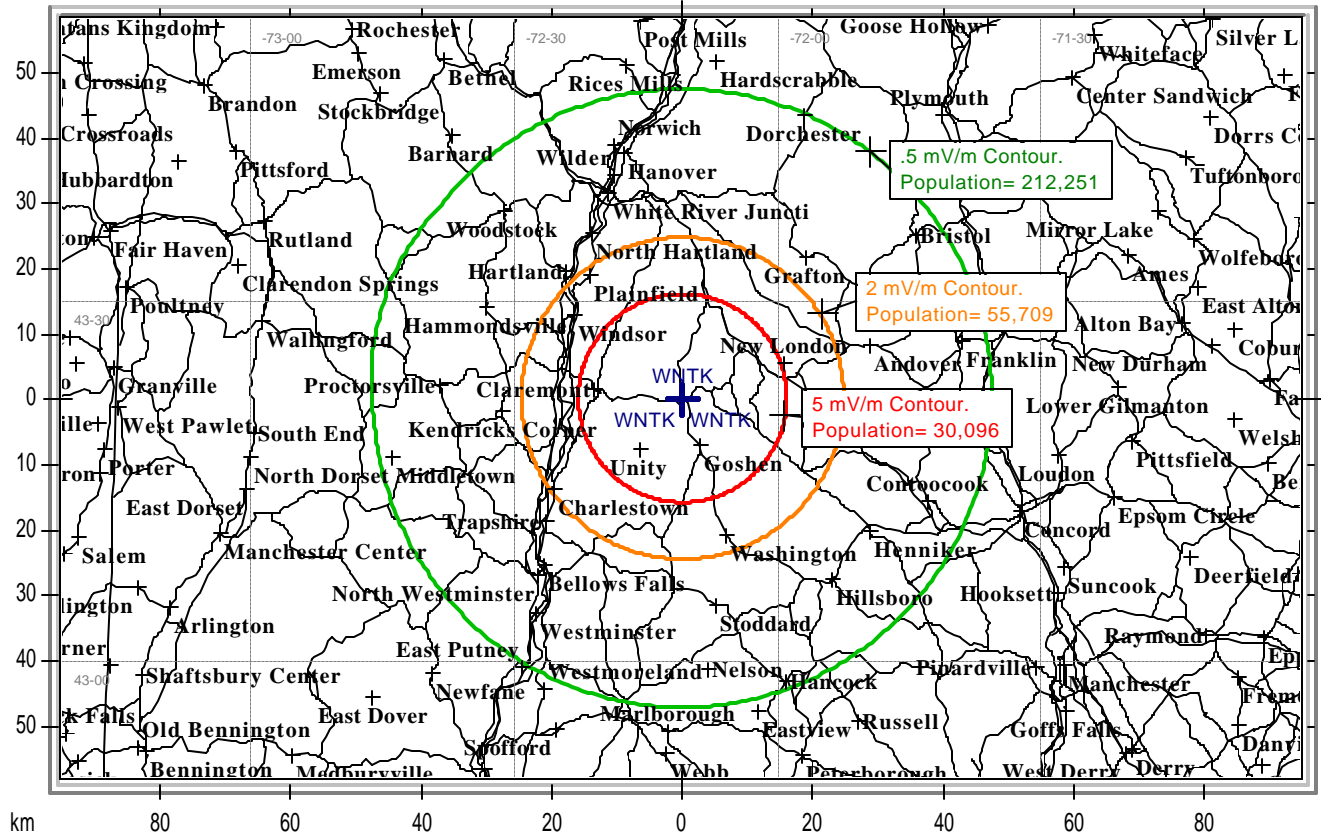

WNTK-AM Operates with a power level of 10-thousand watts non-directional.

\*WNTK is quite listenable in Hanover/Lebanon, and parts of Interstate 89, 91, & 93.

State Borders
  Highways
  Lat/Lon Grid

WNTK-AM 1010 Covers a total Population of 212,251 People