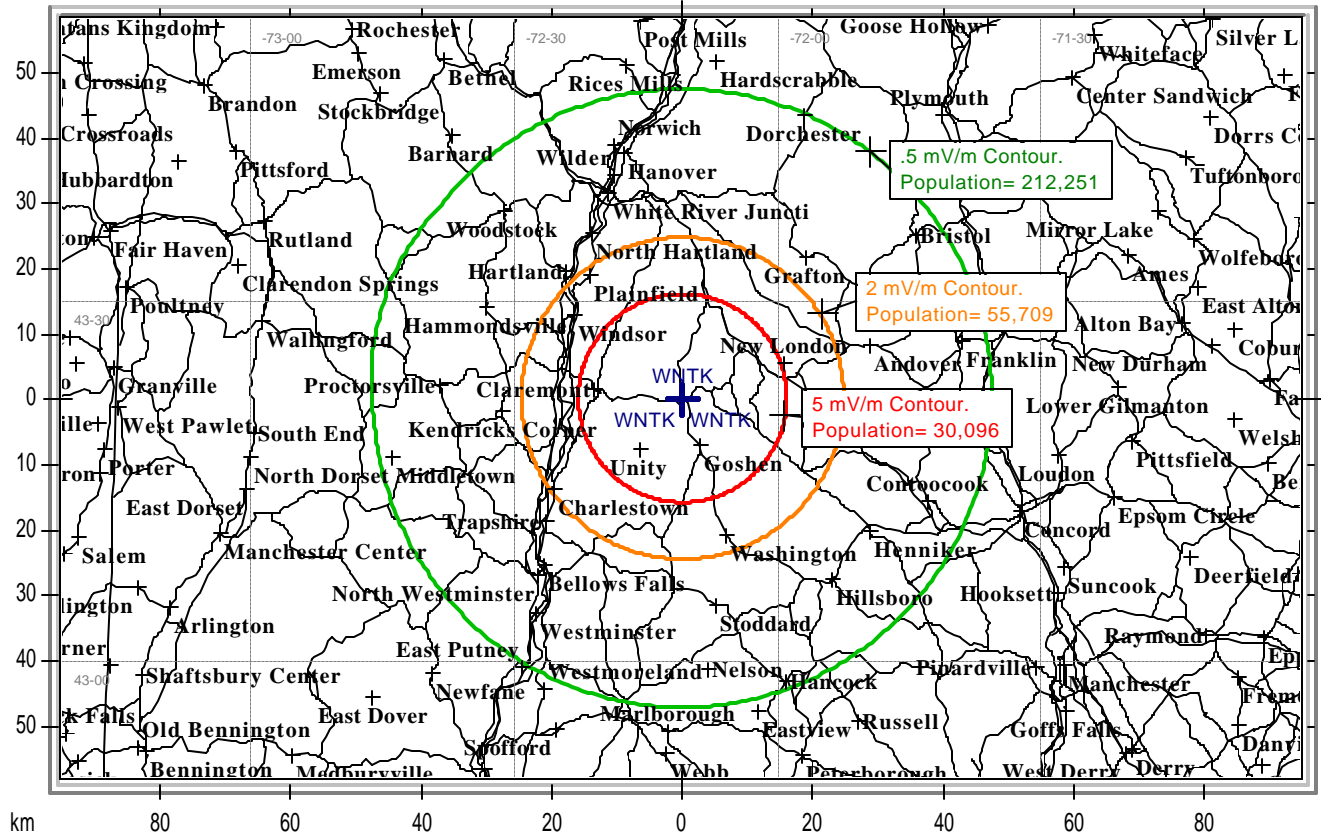

WNTK-AM Operates with a power level of 10-thousand watts non-directional.

*WNTK is quite listenable in Hanover/Lebanon, and parts of Interstate 89, 91, & 93.

State Borders
 Highways
 Lat/Lon Grid

WNTK-AM 1010 Covers a total Population of 212,251 People