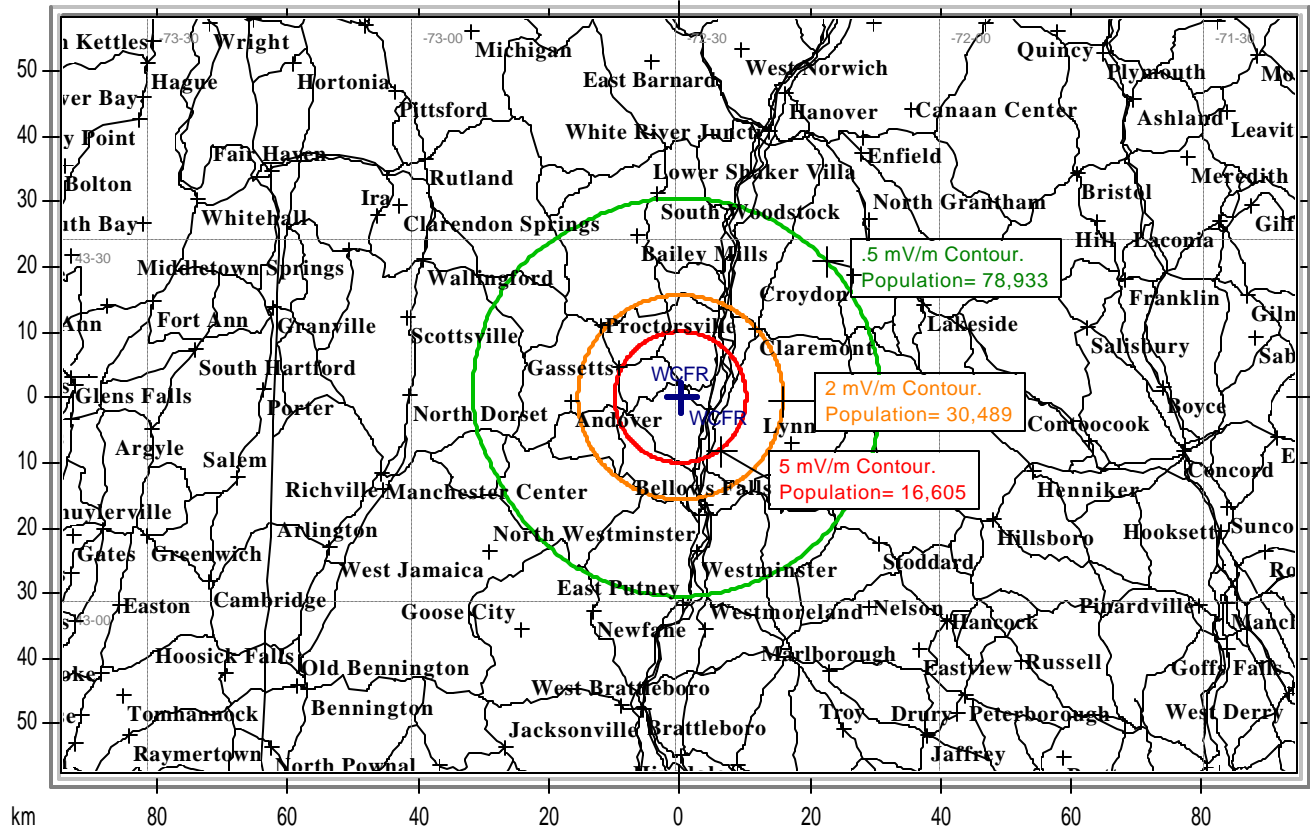

WCFR-AM 1480 Operates with a power of 5,000 watts non-directional

WCFR-AM is Springfield Vermont's "Heritage Radio Station"

State Borders
  Highways
  Lat/Lon Grid